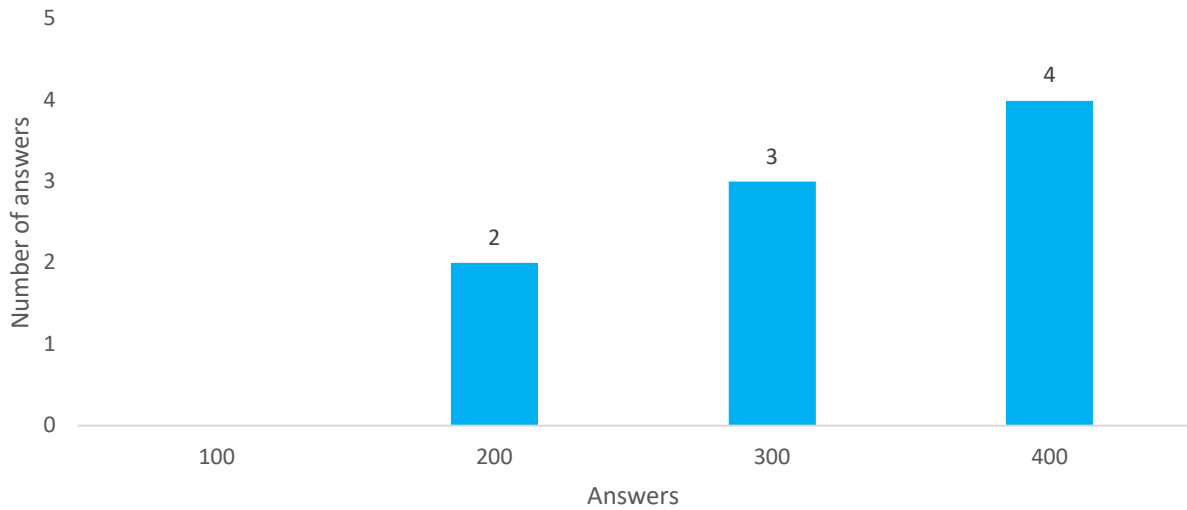

Q7: On a scale from 1-5, how difficult it is to guess the correct number of birds in a flock?
(1= Easy; 5=Very difficult)

Q8: How often do you register more that 100 birds in the APP?

Q9: How many birds do you see approximately in the picture below?

Q10: How many birds do you see approximately in the picture below?

Q11: How many birds do you see approximately in the picture below?

Q12: How many birds do you see approximately in the picture below?

Q 13: How many recordings do you normally do on average per hour during your shift in the daylight?