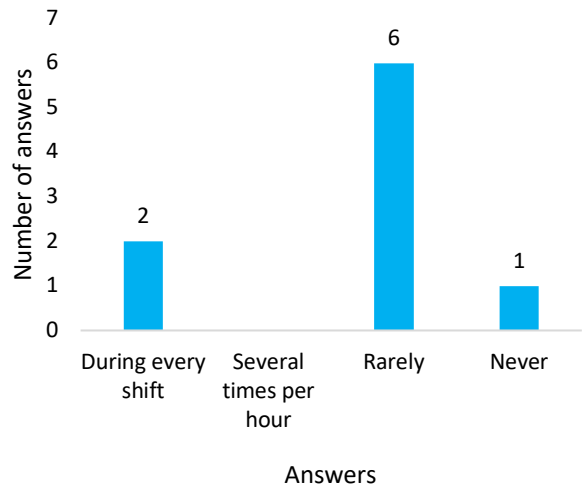

Q10: How many birds do you see approximately in the picture below?

Q11: How many birds do you see approximately in the picture below?

Q12: How many birds do you see approximately in the picture below?

Q 13: How many recordings do you normally do on average per hour during your shift in the daylight?

Q14: Do you record all birds that you see at the airport?

Q15: Can you estimate, what percentage of total birds on the Airport you record?

Q16: How often do you record "No activity"?

Q17: Do you always record your actions right away?