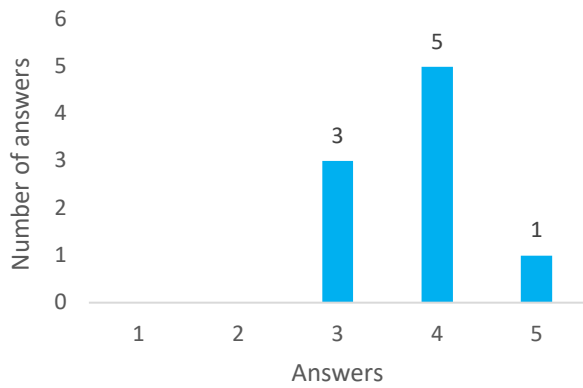

Q7: On a scale from 1-5, how difficult it is to guess the correct number of birds in a flock?
(1= Easy; 5=Very difficult)

Q8: How often do you register more that 100 birds in the APP?

Q9: How many birds do you see approximately in the picture below?

Q10: How many birds do you see approximately in the picture below?

Q11: How many birds do you see approximately in the picture below?

Q12: How many birds do you see approximately in the picture below?

Q 13: How many recordings do you normally do on average per hour during your shift in the daylight?