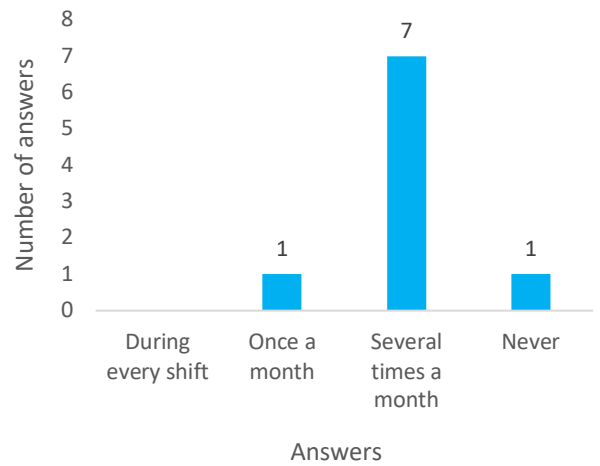

Q7: On a scale from 1-5, how difficult it is to guess the correct number of birds in a flock?
(1= Easy; 5=Very difficult)

Q8: How often do you register more that 100 birds in the APP?

Q9: How many birds do you see approximately in the picture below?

Q10: How many birds do you see approximately in the picture below?

Q11: How many birds do you see approximately in the picture below?

Q12: How many birds do you see approximately in the picture below?

Q 13: How many recordings do you normally do on average per hour during your shift in the daylight?