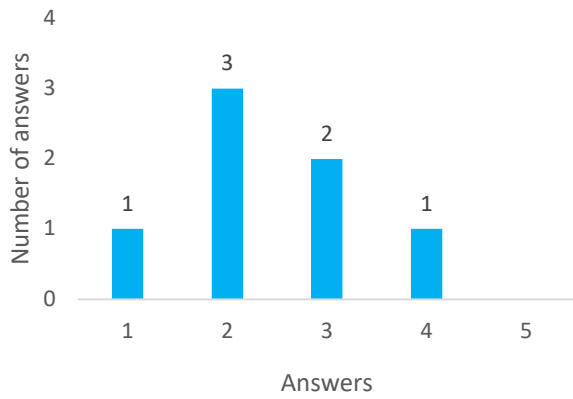

Q7: On a scale from 1-5, how difficult it is to guess the correct number of birds in a flock?

(1= Easy; 5=Very difficult)

Q8: How often do you register more that 100 birds in the APP?

Q9: How many birds do you see approximately in the picture below?

Q10: How many birds do you see approximately in the picture below?

Q11: How many birds do you see approximately in the picture below?

Q12: How many birds do you see approximately in the picture below?

Q 13: How many recordings do you normally do on average per hour during your shift in the daylight?