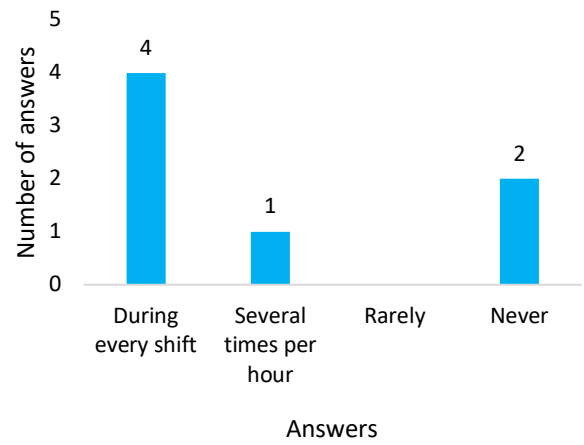

Q10: How many birds do you see approximately in the picture below?

Q11: How many birds do you see approximately in the picture below?

Q12: How many birds do you see approximately in the picture below?

Q 13: How many recordings do you normally do on average per hour during your shift in the daylight?

Q14: Do you record all birds that you see at the airport?

Q15: Can you estimate, what percentage of total birds on the Airport you record?

Q16: How often do you record "No activity"?

Q17: Do you always record your actions right away?