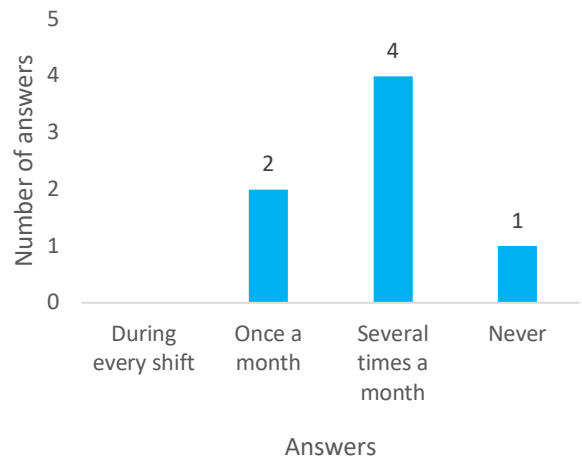

Q7: On a scale from 1-5, how difficult it is to guess the correct number of birds in a flock?

(1= Easy; 5=Very difficult)

Q8: How often do you register more that 100 birds in the APP?

Q9: How many birds do you see approximately in the picture below?

Q10: How many birds do you see approximately in the picture below?

Q11: How many birds do you see approximately in the picture below?

Q12: How many birds do you see approximately in the picture below?

Q 13: How many recordings do you normally do on average per hour during your shift in the daylight?